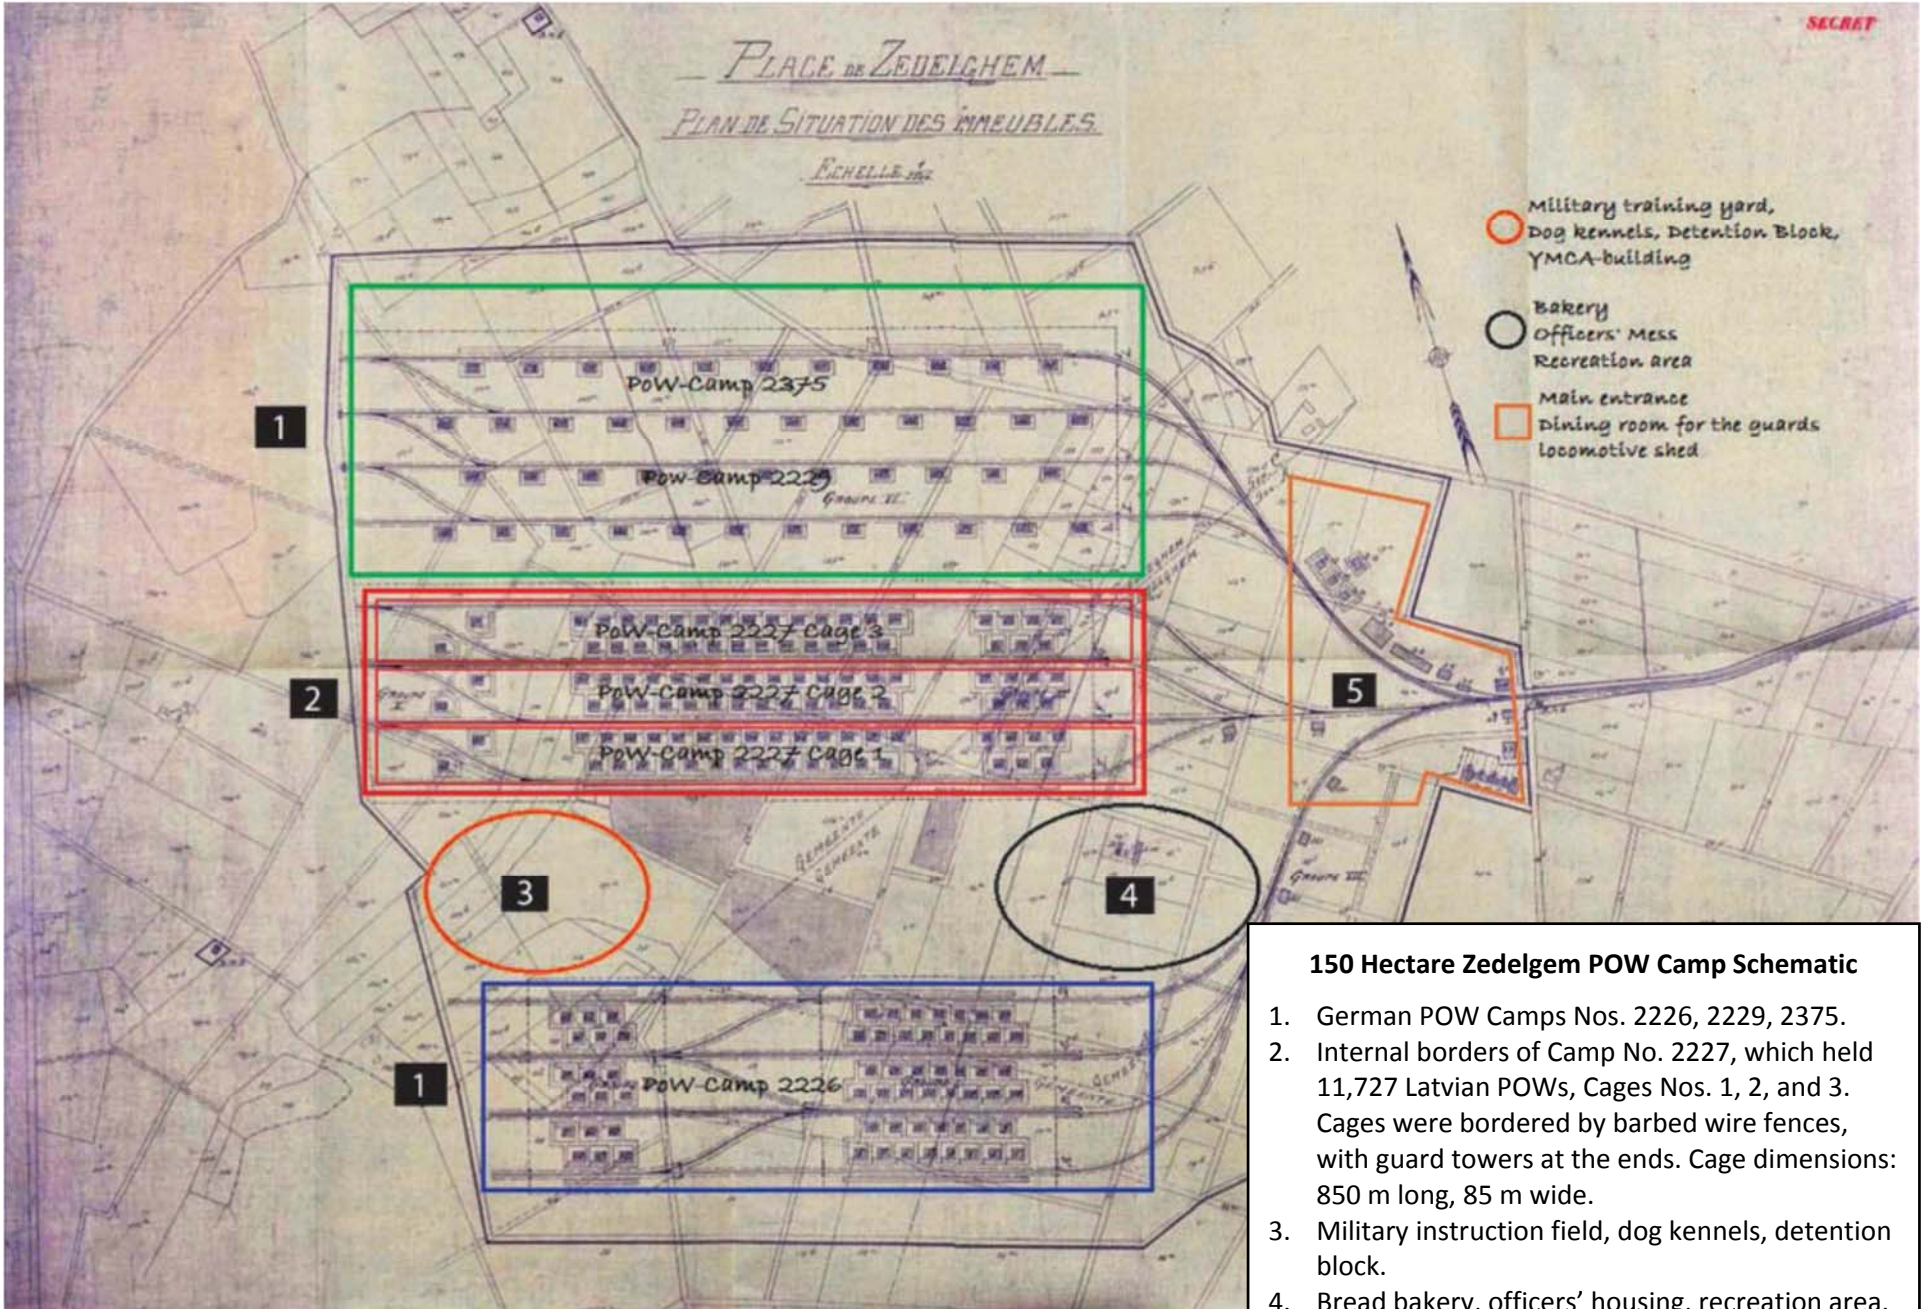

PLACE DE ZEDELGEM  
PLAN DE SITUATION DES IMMEUBLES  
Echelle 1:500

**150 Hectare Zedelgem POW Camp Schematic**

1. German POW Camps Nos. 2226, 2229, 2375.
2. Internal borders of Camp No. 2227, which held 11,727 Latvian POWs, Cages Nos. 1, 2, and 3. Cages were bordered by barbed wire fences, with guard towers at the ends. Cage dimensions: 850 m long, 85 m wide.
3. Military instruction field, dog kennels, detention block.
4. Bread bakery, officers' housing, recreation area.
5. Main entrance, guards' mess hall, locomotive yard.